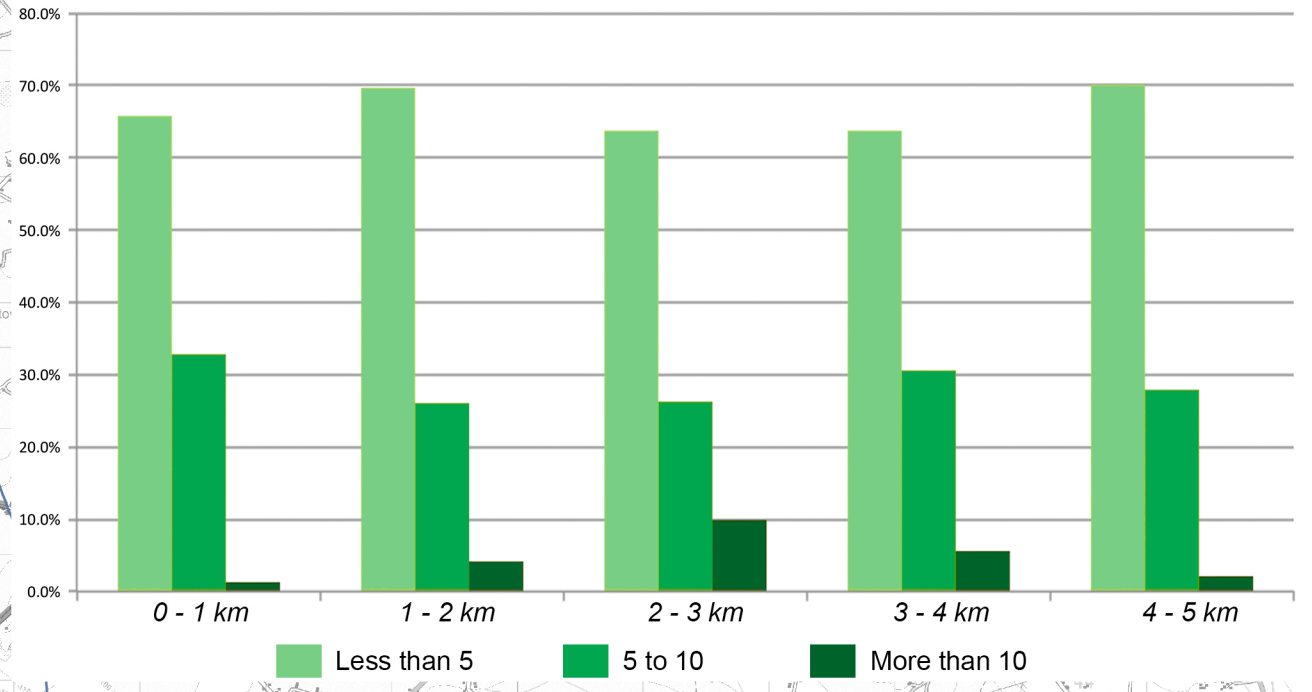

# 4.A.3(ii) RSA "open view" refinement map

RSA - 'Open View' Breakdown by Approximate Numbers of Turbines Visible

- Proposed Maighne Turbines
- Road Classifications
- █ *c.* < 5 Turbines Visible
- █ *c.* 5 - 10 Turbines Visible
- █ *c.* > 10 Turbines Visible
- █ Not "Open" Visibility
- Maighne Extents (1-5km)

Scale: 1 : 60,000