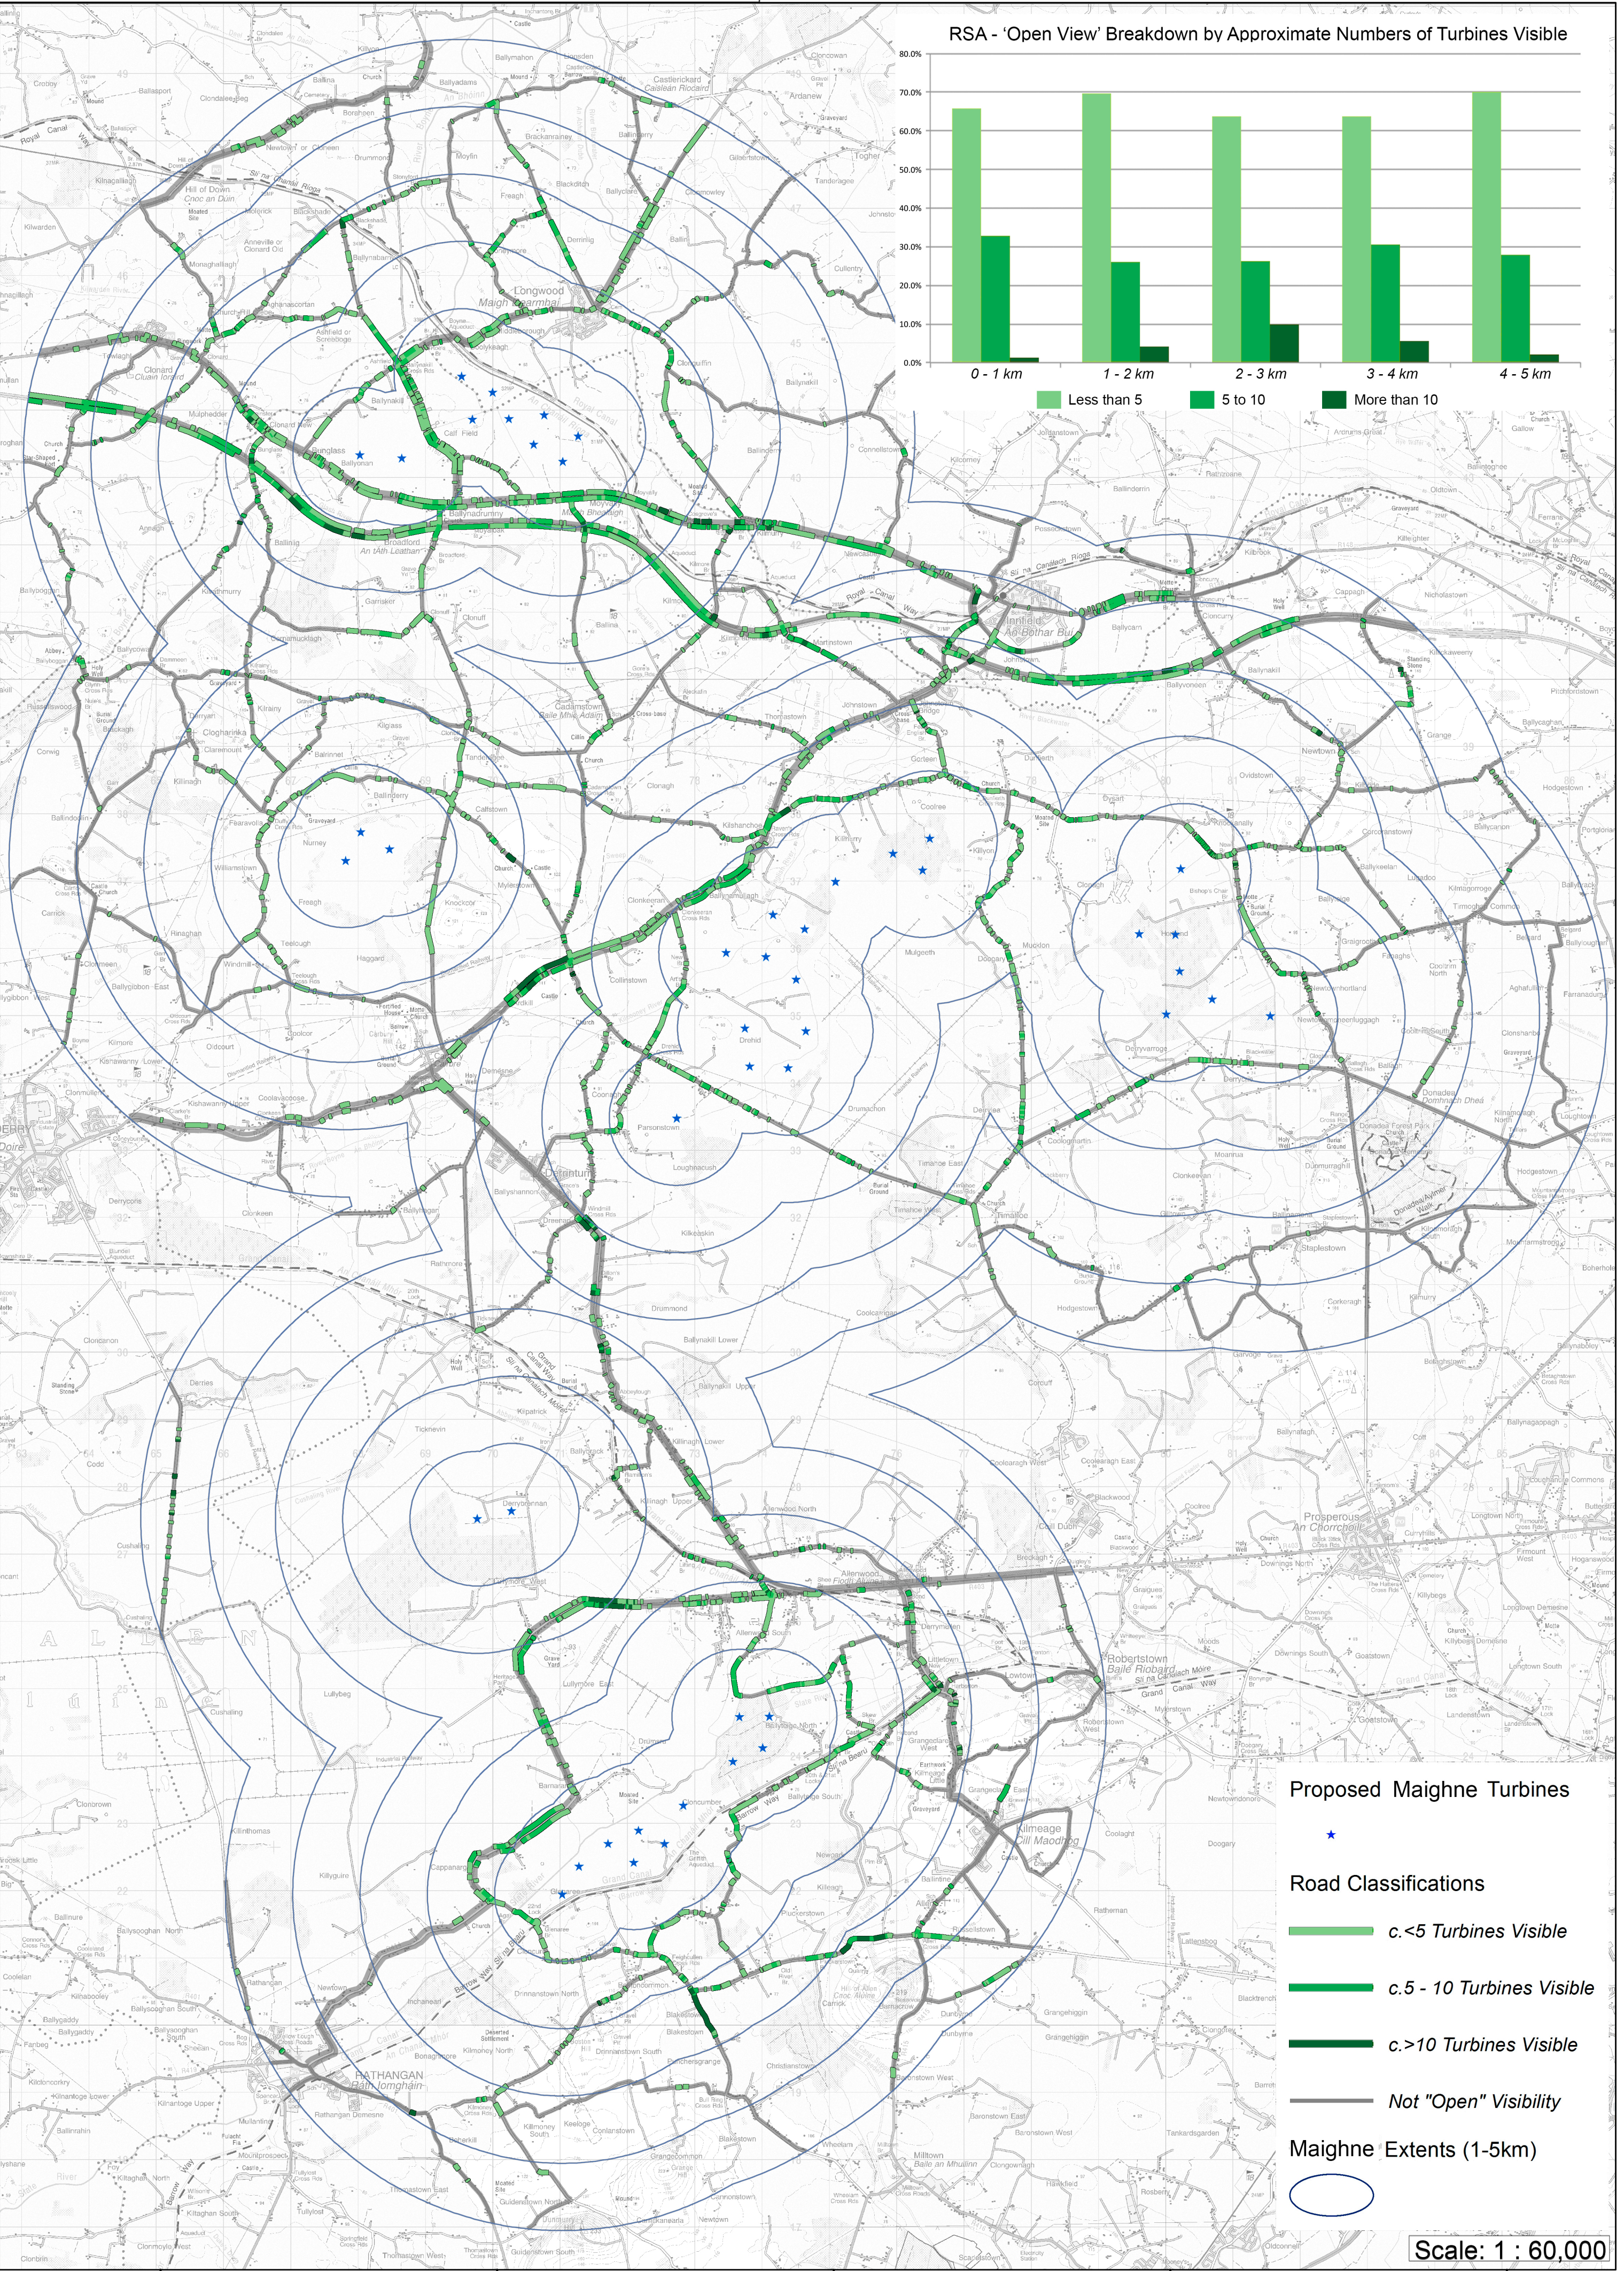

# 4.A.3(ii) RSA "open view" refinement map

RSA - 'Open View' Breakdown by Approximate Numbers of Turbines Visible

- Proposed Maighne Turbines
- Road Classifications
- █ *c.* < 5 Turbines Visible
- █ *c.* 5 - 10 Turbines Visible
- █ *c.* > 10 Turbines Visible
- █ Not "Open" Visibility
- Maighne Extents (1-5km)

Scale: 1 : 60,000